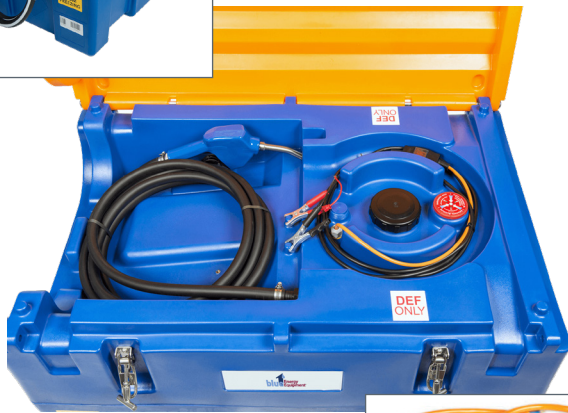

List Price: **\$780.00**

IBC cap and container valve with downtube sold separately

DEF Tote Pump Package 902-018-4

- Blue1 Energy Equipment 12V EPDM diaphragm pump
- Auto nozzle and swivel
- 20' dispense hose & 4' suction hose
- 4 pin poly coupler

List Price: **\$713.93**

IBC cap and container valve with downtube sold separately

DEF Tote Pump Package T12

- 902-016-3 / 911-009-0
- Blue1 Energy Equipment 115V EPDM diaphragm pump w/ timeout
- Auto nozzle and swivel
- 20' dispense hose & 4' suction hose
- 4 pin poly coupler assembly

List Price: ***Call for promotional pricing**

Tote Pump Packages

Pricing subject to change.

DEF Tote Pump Package T13

- 902-007-12
- Blue1 Energy Equipment 115V, 3/4 HP centrifugal pump w/ sure stop
- Auto nozzle and swivel
- Flow meter
- 20' dispense hose & 4' suction hose

List Price: **\$1,080.00**

Blue1 Energy Equipment PDU-P

904-001-4 33 Gallon/125 liter POLY Unit with TD10 diaphragm pump, 20' Hose, Auto Nozzle with Swivel

List Price: ***Call for promotional pricing**

904-002-4 53 Gallon/200 liter POLY Unit with TD10 diaphragm pump, 20' Hose, Auto Nozzle with Swivel