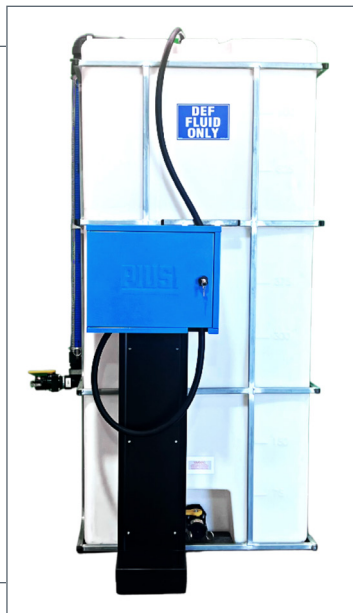

More DEF Options

500 Gallon Mini-Bulk Tank Package

Three25 Mini-Bulk kit, mount to a plastic-welded bracket on a large polytank. Designed specifically for mini-bulk dispensing, it comes equipped with an A60 automatic nozzle with a stainless steel spout, a K24 DEF flow meter and a 13-ft. suction hose for topside connection.

List Price: *Call for promotional pricing

550 Gallon Mini-Bulk Tank Package: Warm Weather Mini Bulk Systems

- 550, 675+, and 1000 gallon Mini Bulks configured with all ISO 22241 components
- Non-insulated Mini Bulk is suitable for warm weather climates
- Wide variety of options

List Price: *Call for promotional pricing

675+ Gallon Mini-Bulk Tank Package: Cold Weather Mini Bulk Systems

- 550, 675+, and 1000 gallon Mini Bulks configured with all ISO 22241 components
- Insulated Mini Bulk is suitable for warm and cold weather climates
- Wide variety of options

List Price: *Call for promotional pricing

1000 Gallon Mini-Bulk Tank Package: Mini Bulk Options

- Micro Matic RSV or RPV closed systems
- Anova FTM GPS liquid levels sensing
- Piusi DEF family of pumps and dispensers

List Price: *Call for promotional pricing